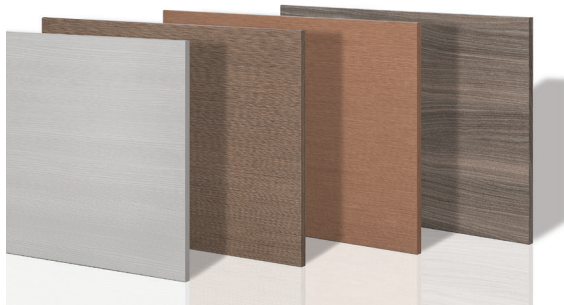

Matte panels are manufactured by application of matte foil to the refined and calibrated MDF.

The smooth and textured surface design creates a warm, cozy ambience. In our color range, we strive to be as close to the natural look as possible. Matte colors are optically and haptically veneer like, in close association with stone or leather but with a price advantage.

Authenticity is our product's unique feature.

Applying these expressive and sensual surfaces will create impressive living spaces and furniture.

Matte and Super Matte Panel Characteristics

Width x Length (mm) 1220 x 2800

Thickness (mm) 8/18

Surface PVC

Panel MDF, Chipboard

Edge Band PVC

This product finds perfect fin in the kitchens, bathrooms, living rooms, bedrooms, and hotel furniture.

The available edgbanding is perfectly matched in color and structure to the panel decors, as a finishing touch for the perfectly designed product.

SUPER MATTE

SuperMatte is the latest product release from Gizir, showing their end-less pursuit to offer products in line with newest trends in the market. It is processed using a state of the art PUR line in a clean room environment. It is laid up on a refined and calibrated MDF core to ensure a smooth surface.